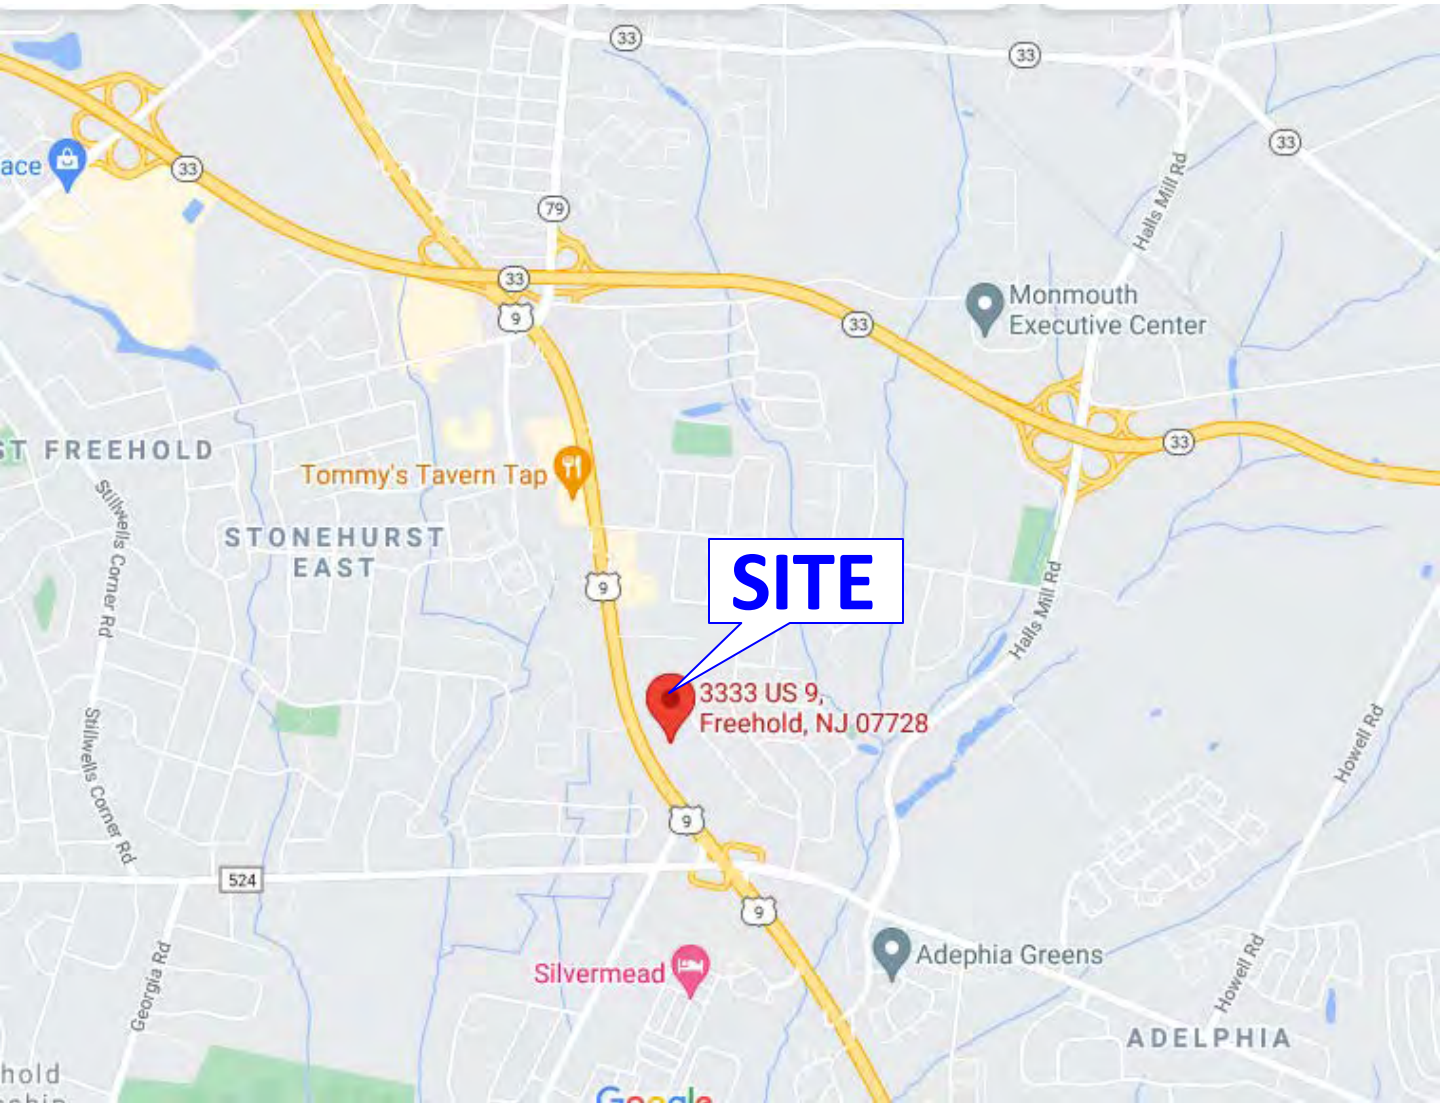

LOCATION MAP

3333 Route 9, Freehold, Monmouth County, NJ

[Link to Google Aerial](#)

All information is from sources deemed reliable but is not guaranteed and is subject to errors, omissions, change of price and/or terms, prior sale, lease or withdrawal without notice. Broker is not liable for the accuracy of any information provided herein, and all information should be independently verified prior to entering into any binding agreements.

FREEHOLD HIGHLIGHTS

3333 Route 9, Freehold, Monmouth County, NJ

[Link to Google Aerial](#)

Freehold is a suburban borough in Monmouth County, New Jersey, United States. It is the county seat of Monmouth County. Located about 35 miles (56 km) from Manhattan and 15 miles (24 km) from Staten Island, the borough has grown to become a bedroom suburb of New York City. As of the 2010 United States Census, the borough's population was 12,052, reflecting an increase of 1,076 (+9.8%) from the 10,976 counted in the 2000 Census, which had in turn increased by 234 (+2.2%) from the 10,742 counted in the 1990 Census.

The Freeholds region, which includes the borough and Freehold Township (which completely surrounds the borough), is a commercial hub for central New Jersey. The borough is located within the larger Raritan Valley region, while also being relatively close to the Raritan Bayshore communities to the north, such as The Amboys, Old Bridge, Matawan, Keyport, Keansburg, and Middletown, along with being relatively close to the Tri-City region of Jersey Shore municipalities (and their vicinities) to the east, including Red Bank, Long Branch, and Asbury Park.