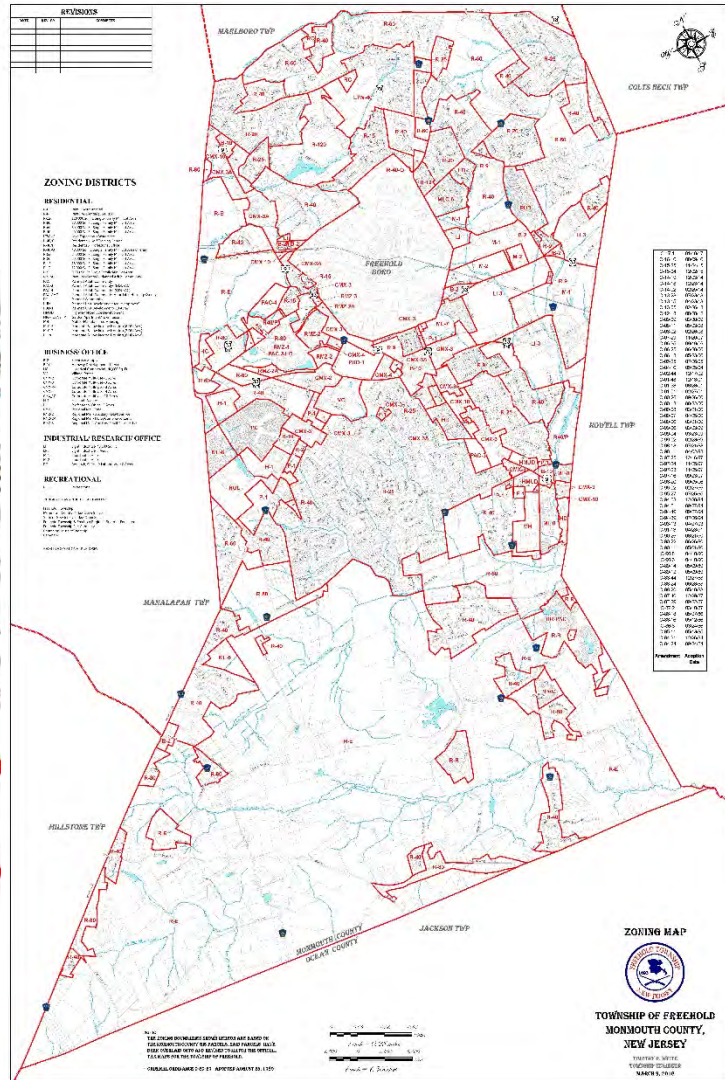

ZONING MAP

3333 Route 9, Freehold, Monmouth County, NJ

[Link to Google Aerial](#)

[Zoning Map](#)

[Zoning Code](#)

All information is from sources deemed reliable but is not guaranteed and is subject to errors, omissions, change of price and/or terms, prior sale, lease or withdrawal without notice. Broker is not liable for the accuracy of any information provided herein, and all information should be independently verified prior to entering into any binding agreements.