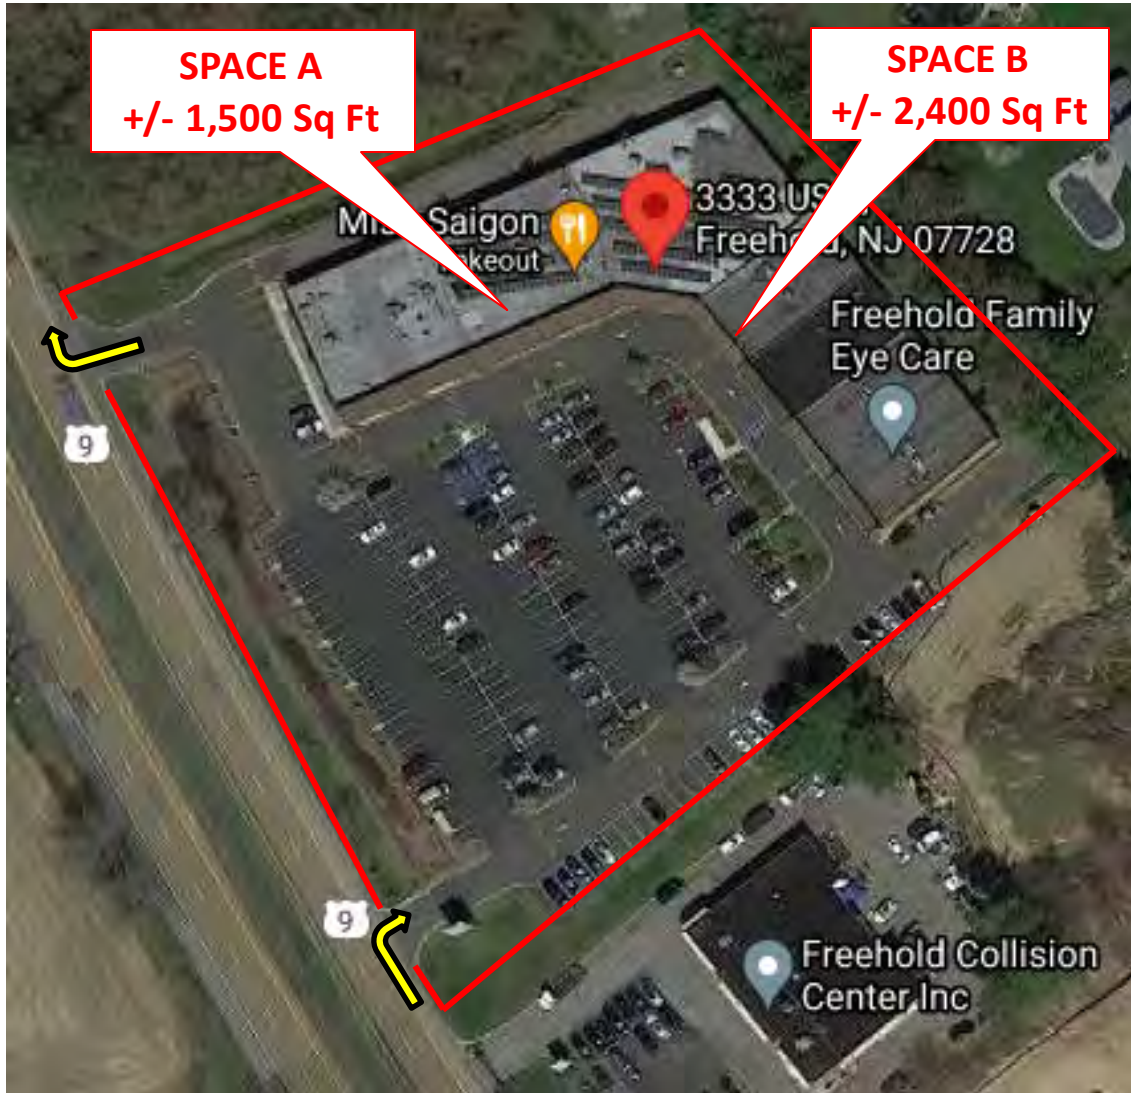

All information is from sources deemed reliable but is not guaranteed and is subject to errors, omissions, change of price and/or terms, prior sale, lease or withdrawal without notice. Broker is not liable for the accuracy of any information provided herein, and all information should be independently verified prior to entering into any binding agreements.