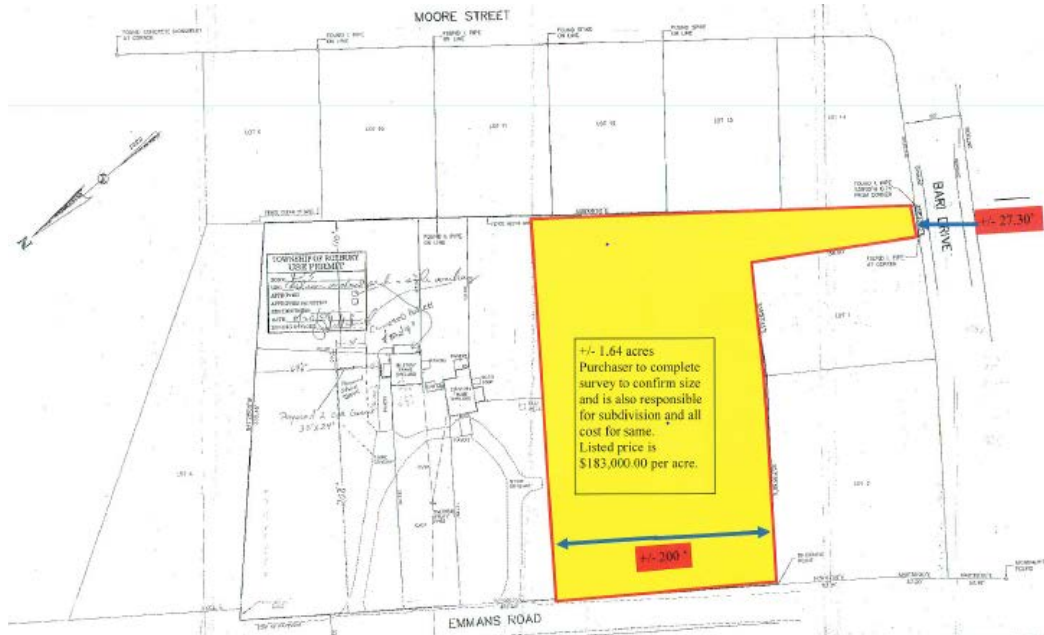

Eagle Realty USA

Experience Counts!

Ledgewood (Roxbury Twp.) (Morris County, NJ) 27-29 Emmans Rd

LAND FOR SALE

- **SOLD!**
- Block 6401 Lot 3 / owner selling +/- 1.64 acres, purchaser to complete survey to confirm size
- Purchaser responsible for subdivision and all costs for same.
- Frontage along Emmans Road & Bari Drive
- Block 6401 and Lot 3 is currently being serviced with public sewer, buyer to confirm availability of allocation.
- Well water , Zoned: R-3
- Call Agent for asking price