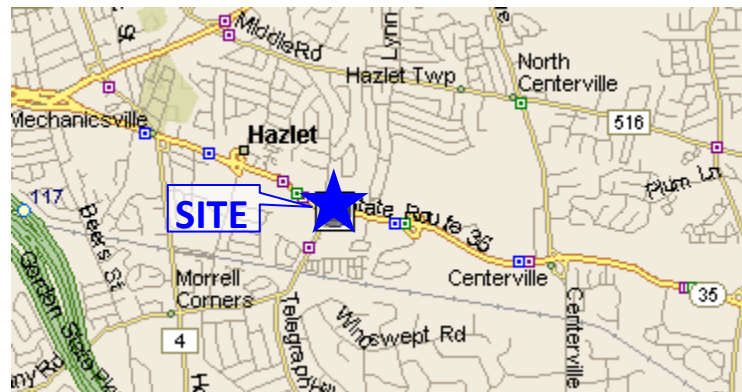

Eagle Realty USA

Experience Counts!

Hazlet (Monmouth County, NJ) 2973 Route 35

FOR SALE

■ SOLD!!

- +/- 5.09 Acres
- Zoned BH
- Area Retailers Include: Chase Bank, Costco, Cinemark, Kmart, Bank Of America Aldi, TD Bank, TGI Fridays, Shop Rite, Lowes and McDonalds
- Call Agent for Details