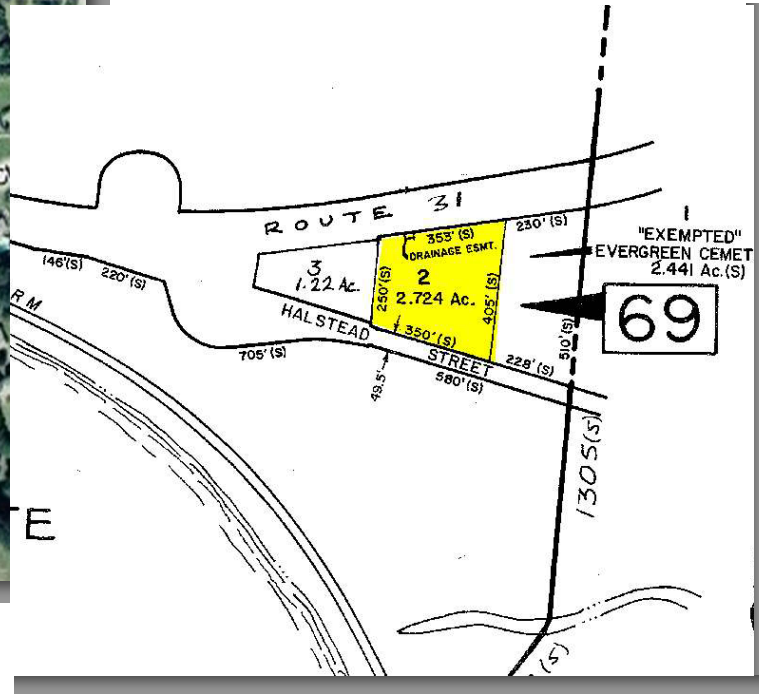

### Clinton, Hunterdon County, NJ

# SOLD!

For More Information Please Contact:

- For Sale
- +/- 2.72 Acres
- Located on State Route 31
- Area Tenants Include: Wal-Mart, Shop-Rite, Dunkin Donuts, TJ Maxx

**Gary J. Drechsel, Sr.**

Broker—President