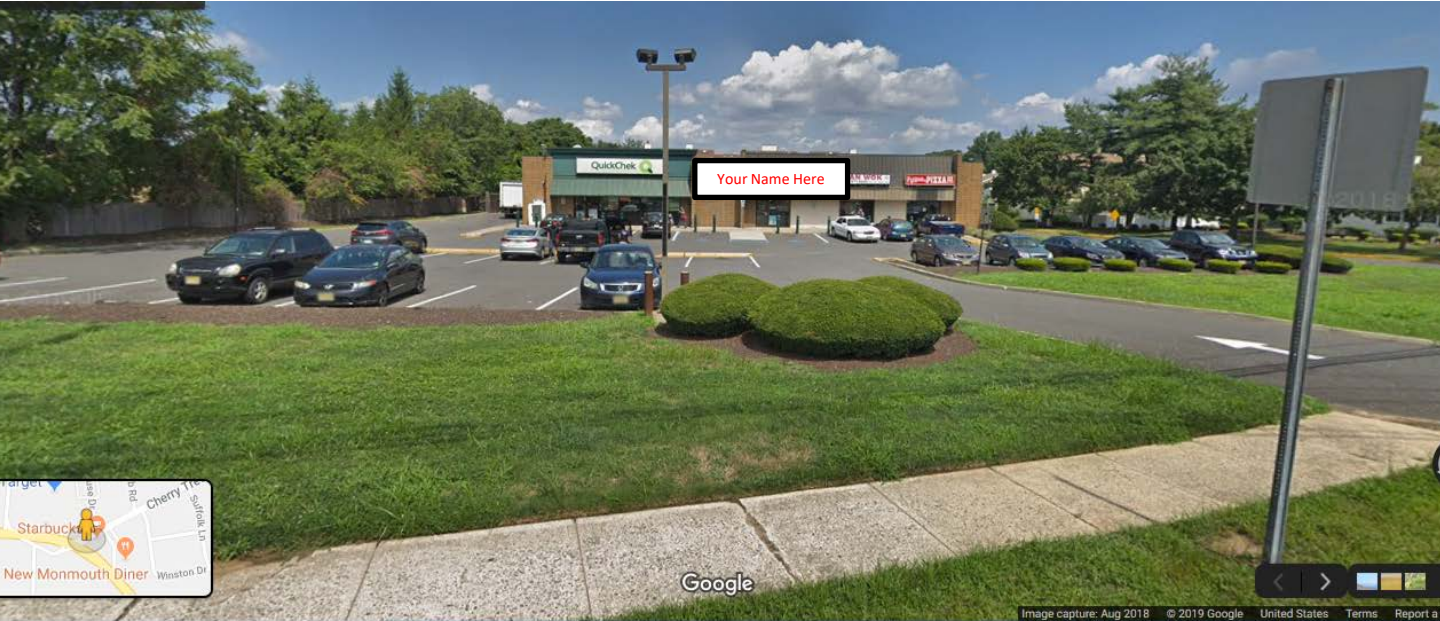

Eagle Realty USA

For Lease!

Middletown (Monmouth County, NJ) 147 Cherry Tree Farm Rd

Click Aerial Link: <https://goo.gl/maps/RmFaaEPcgFFEyWrij7>

LEASED!!

For Lease

- +/- 1,280 Sq Ft Space Available
- Join QuickChek, Hunan Wok & Pasquale's Pizza
- Traffic Light: Yes
- Close Proximity to: Route 35 & Route 36
- Area Retailers Include: Starbucks, LA Fitness, Marshalls, Hobby Lobby, Chili's, PetSmart, Dollar Tree, PNC Bank, Old Navy, USPS, Texas Road House, Best Buy, Modell's, Valley Bank, Michaels, Barnes and Noble, Shop Rite

Demo's:

Radius:	Population:	Median Income:
1 Mile	10,125	\$92,000.00
3 Mile	32,000	\$91,000.00
5 Mile	68,000	\$88,275.00

- Source: Demographix
- Traffic Count: 44,342 ADT Source: NJ DOT 2015
- For More Details: Call Agent