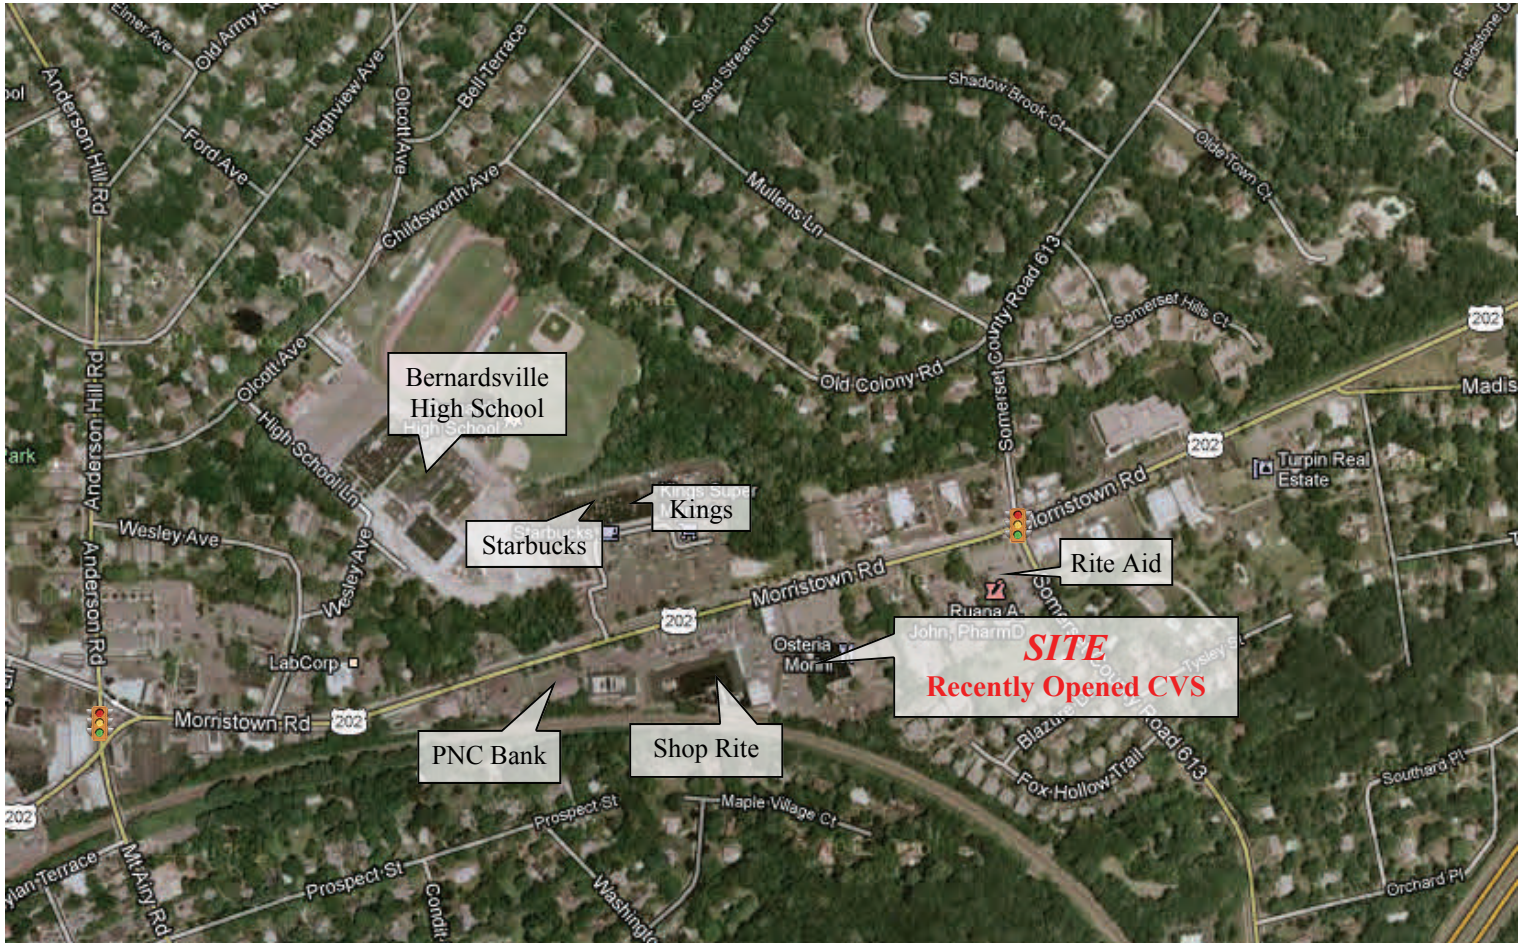

FOR LEASE

107 Morristown Road Bernardsville, Somerset, NJ

LEASED!

- **CVS Now Opened!**
- **+/-12,830 Sq Ft**
- **Area Retailers Include: Kings, Starbucks, Shop Rite, PNC Bank, and Rite Aid**

Eagle Realty USA
Licensed Real Estate Broker
410 Route 10 West
Ledgewood, NJ 07852
Tel: (973) 598-1500
Fax: (973) 927-9974